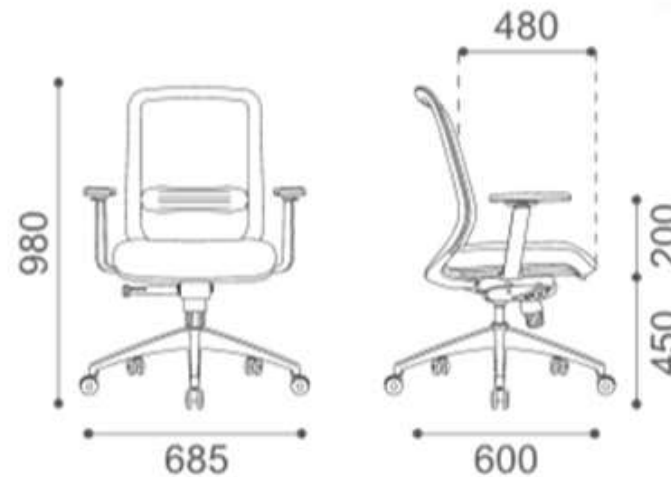

## Joy chair specification

- **Size:** 600\*685\*(980-1130)mm
- **Backrest** Mesh
- **Seat:** Moulding Foam covered with Fabric
- **Armrest:** Up-down PU Armrest
- **Mechanism:** 4-level tiltation & lockable
- **Gaslift:** 65mm SHS adjustable gaslift DIN4550
- **Base:** Nylon base